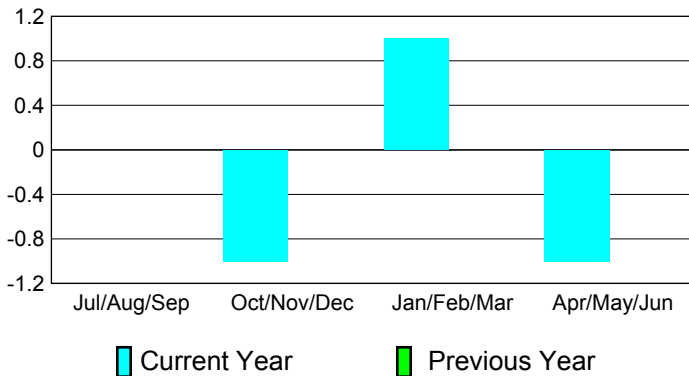

2010-2011 GMT Reports for District (or Undistricted) **District 116 B**

GMT: **HOWARD PATRICK LEE**

Location: **SPAIN**

GMT CA: **4**

CLUBS

Club Results
2010-2011

Clubs
2009-2010

Month	New Club Goal	Actual New Clubs	Actual Dropped Clubs	Gain/Loss of Clubs	Gain/Loss of Clubs
Jul/Aug/Sep	1	0	0	0	0
Oct/Nov/Dec	2	0	-1	-1	0
Jan/Feb/Mar	2	0	1	1	0
Apr/May/June	1	0	-1	-1	0
Totals	6	0	-1	-1	0

Club Results 2010-2011

Goal, New, Dropped, Gain/Loss

Comparison of Club Gain/Loss

Current Year Compared to the Previous Year

YTD Status Quo Clubs 2010-2011

Status Quo Clubs Compared to Status Quo Members

MEMBERSHIP