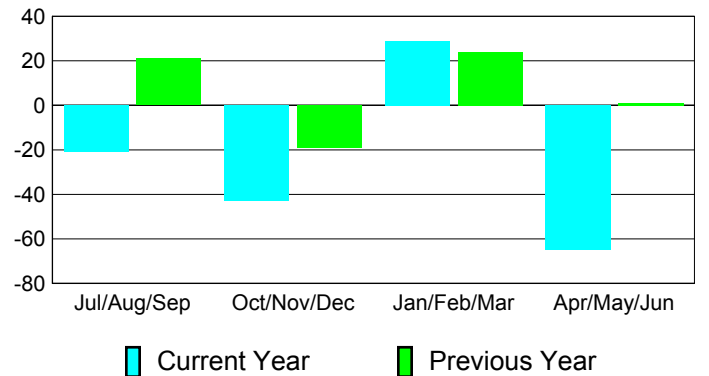

Membership Results
2010-2011

Membership
2009-2010

Month	Net Memb Goal	Actual New Memb	Actual Dropped Memb	Gain/Loss of Memb	Gain/Loss of Memb
Jul/Aug/Sep	29	14	-35	-21	21
Oct/Nov/Dec	48	12	-55	-43	-19
Jan/Feb/Mar	47	58	-29	29	24
Apr/May/June	33	33	-98	-65	1
Totals	157	117	-217	-100	27

Membership Results 2010-2011

Goal, New, Dropped, Gain/Loss

Comparison of Membership Gain/Loss

Current Year Compared to the Previous Year

Gender Comparison 2010-2011

Jul/Aug/Sep

Oct/Nov/Dec

Jan/Feb/Mar

Apr/May/June

Male

Female