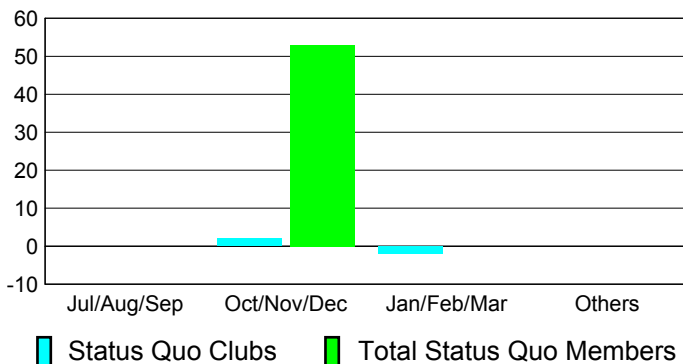

Club Results 2010-2011

Goal, New, Dropped, Gain/Loss

Comparison of Club Gain/Loss

Current Year Compared to the Previous Year

YTD Status Quo Clubs 2010-2011

Status Quo Clubs Compared to Status Quo Members

MEMBERSHIP

Membership Results
2010-2011

Membership
2009-2010

Month	Net Memb Goal	Actual New Memb	Actual Dropped Memb	Gain/Loss of Memb	Gain/Loss of Memb
Jul/Aug/Sep	29	14	-35	-21	21
Oct/Nov/Dec	48	12	-55	-43	-19
Jan/Feb/Mar	47	58	-29	29	24
Apr/May/June	33	33	-98	-65	1
Totals	157	117	-217	-100	27