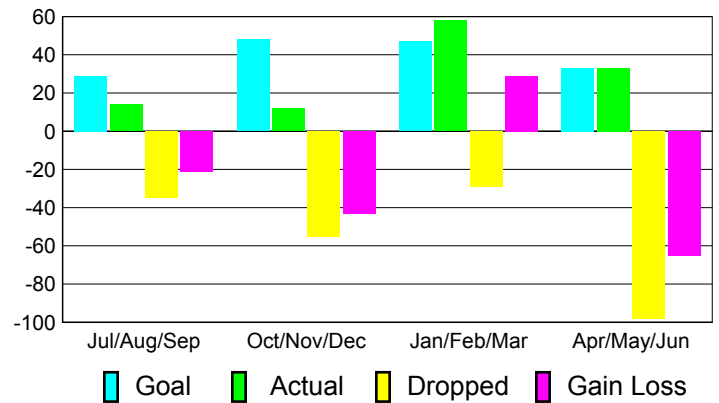

Membership Results 2010-2011

Goal, New, Dropped, Gain/Loss

Comparison of Membership Gain/Loss

Current Year Compared to the Previous Year