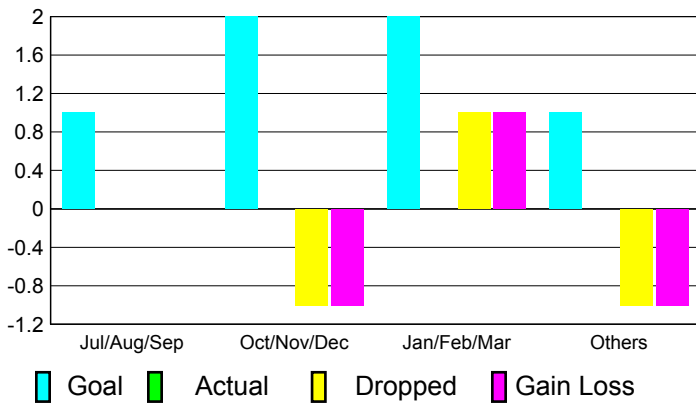

2010-2011 GMT Reports for District (or Undistricted) **District 116 B**

GMT: **HOWARD PATRICK LEE**

Location: **SPAIN**

GMT CA: **4**

CLUBS

Club Results
2010-2011

Clubs
2009-2010

Month	New Club Goal	Actual New Clubs	Actual Dropped Clubs	Gain/Loss of Clubs	Gain/Loss of Clubs
Jul/Aug/Sep	1	0	0	0	0
Oct/Nov/Dec	2	0	-1	-1	0
Jan/Feb/Mar	2	0	1	1	0
Apr/May/June	1	0	-1	-1	0
Totals	6	0	-1	-1	0

Club Results 2010-2011

Goal, New, Dropped, Gain/Loss

Comparison of Club Gain/Loss

Current Year Compared to the Previous Year

YTD Status Quo Clubs 2010-2011

Status Quo Clubs Compared to Status Quo Members

MEMBERSHIP

Membership Results
2010-2011

Membership
2009-2010

Month	Net Memb Goal	Actual New Memb	Actual Dropped Memb	Gain/Loss of Memb	Gain/Loss of Memb
Jul/Aug/Sep	29	14	-35	-21	21
Oct/Nov/Dec	48	12	-55	-43	-19
Jan/Feb/Mar	47	58	-29	29	24
Apr/May/June	33	33	-98	-65	1
Totals	157	117	-217	-100	27